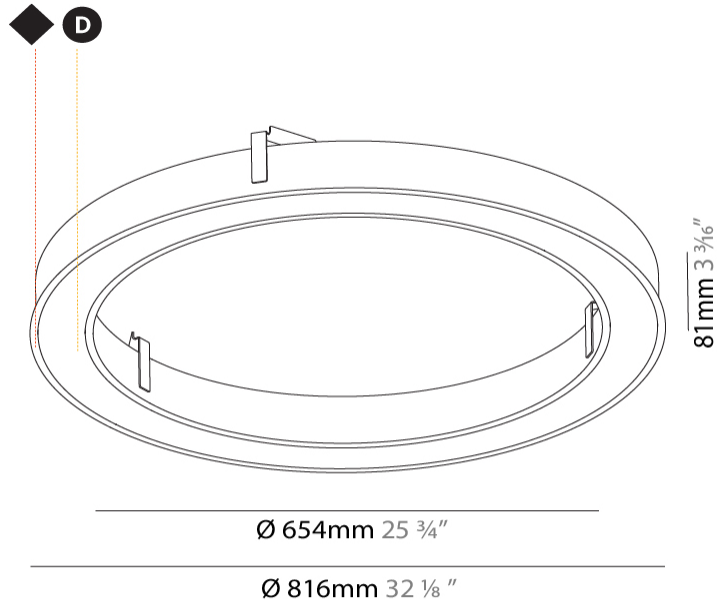

#### PHYSICAL

Shape: Round
Diameter (mm): 816
Diameter (in): 32 1/8
Height (mm): 81
Height (in): 3 3/16
Min. Recessing Depth (mm): 120
Min. Recessing Depth (in): 4 3/4
Light Distribution: Direct
Weight (kg): 6.755
Weight (lbs): 14.89
Diffuser: PMMA - Opal or Micro-Prism
Fixture Finish: SSR / BKV / CWI / CRY / HAB / UFT / ITA / RUA / FTG / MYG / LOD / PUS / FRO / FUP / KIA / POP / BLS / SPG / MEY / GOH / GUM / CHC / COM / ABZ / JAG / OBR / MOS / ROR
Fixture Material: Aluminum
Cut-out Measurements: 807mm / 31 3/4" x 663mm / 26 1/8"

#### RATINGS AND CERTIFICATIONS

Certified By: Certified for North American Standards
IP rating: IP20

807mm x 663mm  
31 3/4" x 26 1/8"

120mm  
4 3/4"

10 - 30mm  
3/8" - 1 1/8"

PROJECT	_____
TYPE	_____
SPECIFIER	_____
QUANTITY	_____
DATE	_____

#### PHYSICAL

Shape: Round
Diameter (mm): 1566
Diameter (in): 61 <sup>5</sup> / <sub>8</sub>
Height (mm): 81
Height (in): 3 <sup>3</sup> / <sub>16</sub>
Min. Recessing Depth (mm): 120
Min. Recessing Depth (in): 4 <sup>3</sup> / <sub>4</sub>
Light Distribution: Direct
Weight (kg): 14.042
Weight (lbs): 30.96
Diffuser: PMMA - Opal or Micro-Prism
Fixture Finish: SSR / BKV / CWI / CRY / HAB / UFT / ITA / RUA / FTG / MYG / LOD / PUS / FRO / FUP / KIA / POP / BLS / SPG / MEY / GOH / GUM / CHC / COM / ABZ / JAG / OBR / MOS / ROR
Fixture Material: Aluminum

#### PHYSICAL

Shape: Round
Diameter (mm): 3016
Diameter (in): 118 3/4
Height (mm): 81
Height (in): 3 1/16
Min. Recessing Depth (mm): 120
Min. Recessing Depth (in): 4 3/4
Light Distribution: Direct
Weight (kg): 27.132
Weight (lbs): 59.69
Diffuser: PMMA - Opal or Micro-Prism
Fixture Finish: SSR / BKV / CWI / CRY / HAB / UFT / ITA / RUA / FTG / MYG / LOD / PUS / FRO / FUP / KIA / POP / BLS / SPG / MEY / GOH / GUM / CHC / COM / ABZ / JAG / OBR / MOS / ROR
Fixture Material: Aluminum
Cut-out Measurements: 3007mm / 118 3/8" x 2863mm / 112 11/16"