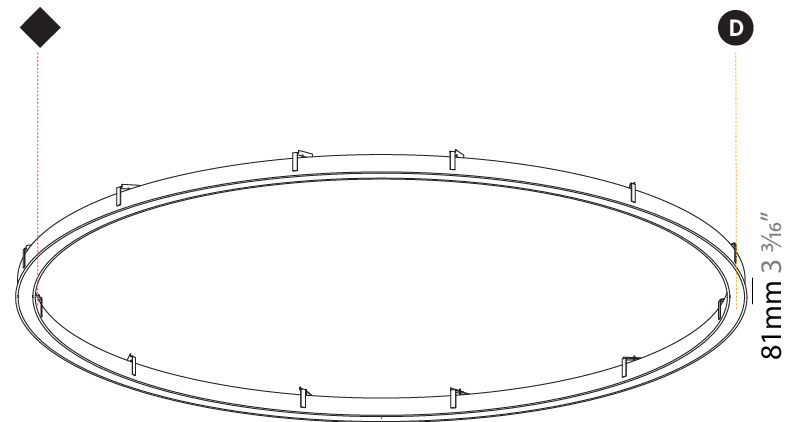

GENERAL

Series: Glorious
Subseries: Glorious Slim
Brand: Prolicht
Division: Architectural
Mounting Type: Recessed
Mounting Location: Ceiling
Subcategory: Ambient

PHYSICAL

Shape: Round
Diameter (mm): 5216
Diameter (in): 205 ³/₈
Height (mm): 81
Height (in): 3 ³/₁₆
Min. Recessing Depth (mm): 120
Min. Recessing Depth (in): 4 ³/₄
Light Distribution: Direct
Weight (kg): 47.924
Weight (lbs): 106.00
Diffuser: [PMMA - Opal or Micro-Prism](#)
Fixture Finish: [SSR / BKV / CWI / CRY / HAB / UFT / ITA / RUA / FTG / MYG / LOD / PUS / FRO / FUP / KIA / POP / BLS / SPG / MEY / GOH / GUM / CHC / COM / ABZ / JAG / OBR / MOS / ROR](#)
Fixture Material: Aluminum
Cut-out Measurements: 5207mm / 205" x 5063mm / 199 5/16"

ELECTRICAL

Lamp Type: LED (Zhaga Standard)
Input Wattage (W): 392
Total Output Wattage (W): 336
Dimming: [Tri-Mode (Non-Dimming and Phase Dimming (120Vac only) and 0-10V Dimming)](#)
Driver Included: Yes
Driver Location: Integrated
Driver Type: Constant Current - Universal
Driver Class: Class 2
Input Voltage (V): 120 - 277
Constant Current (MA): 350

LED

[Color Temperature (°K): 3000 / 3500 / 4000](#)
Max. Delivered Lumen (lm): 47520 / 48510 / 49500
CRI: >80 CRI
Efficiency (%): 0.884
Lamp Life (hrs): 50000

OPTICAL

RATINGS AND CERTIFICATIONS

Certified By: Certified for North American Standards
IP rating: IP20

Ø 5054mm 199"

Ø 5216mm 205 ³/₈ "

5207mm x 5063mm
205" x 199 ⁵/₁₆ "

120mm
4 ³/₄ "

10 - 30mm
³/₈ " - 1 ³/₁₆ "